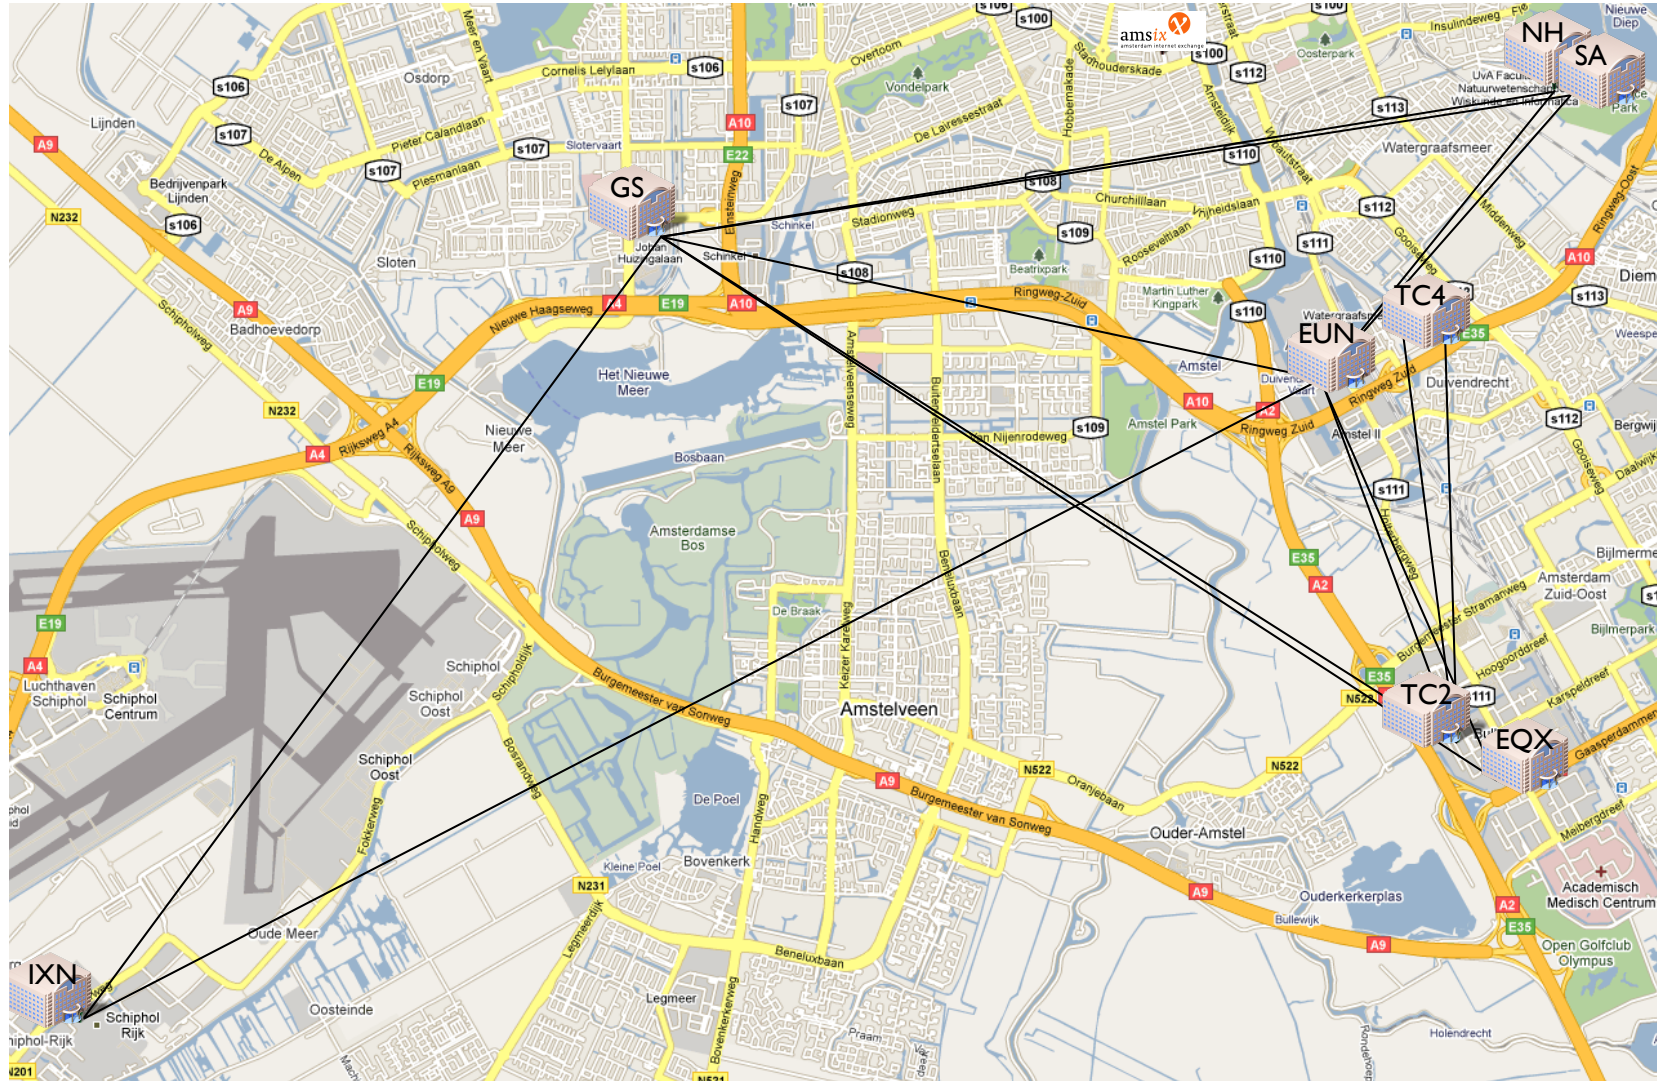

AMS-IX MPLS Based IXP