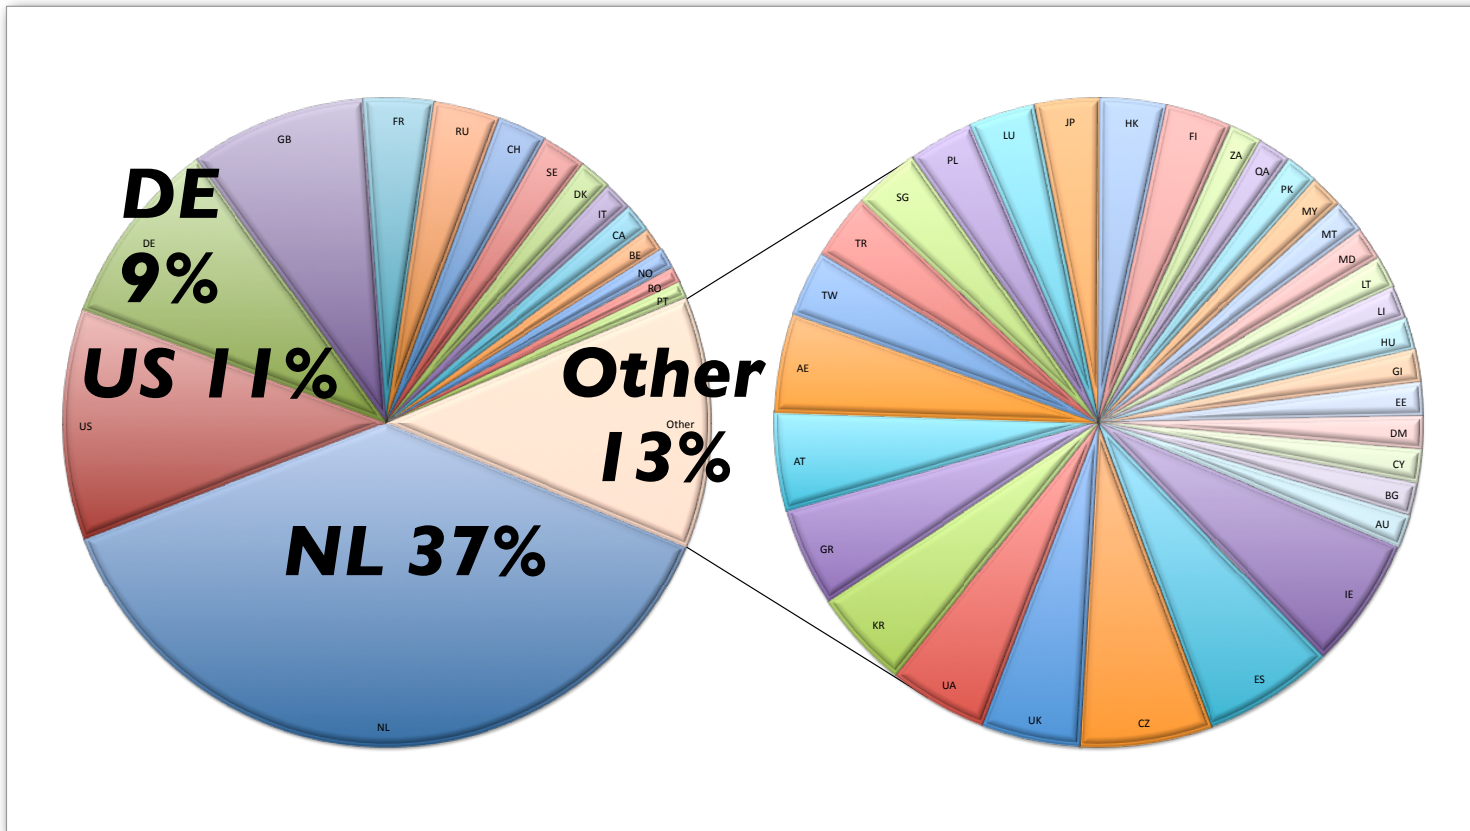

IPv6 growing considerably

58% of the connections is IPv6 enabled

410 ASs Connected
Only 37% Dutch Rest from all over the world

Peering Policy

410 ASs Connected
Only 37% Dutch Rest from all over the world

Peering Policy

Open	66%
Case by Case	24%
Closed	9%

65% of ASs peer with the route server

410 ASs Connected
Only 37% Dutch Rest from all over the world

New developments

- ▶ Very successful Partner/Reseller program
 - ▶ AMS-IX ports now available in many many locations worldwide (100, 250, 500 Mbps, N*1Gbps, 10G) from various AMS-IX partners.

Warsaw, 2011

Total LINX Traffic

'Day' graph (5 Minute Average)

Over **1,2** Tbps of traffic on PI
and peering LANs!

LINX in numbers...

- 12 new applications in 2011
- 389 members from 51 countries
- 802 member-facing ports (317 x 10GE)
- over 873 Gb/sec of peak traffic
- 268.000 routes (48.000 on RS)