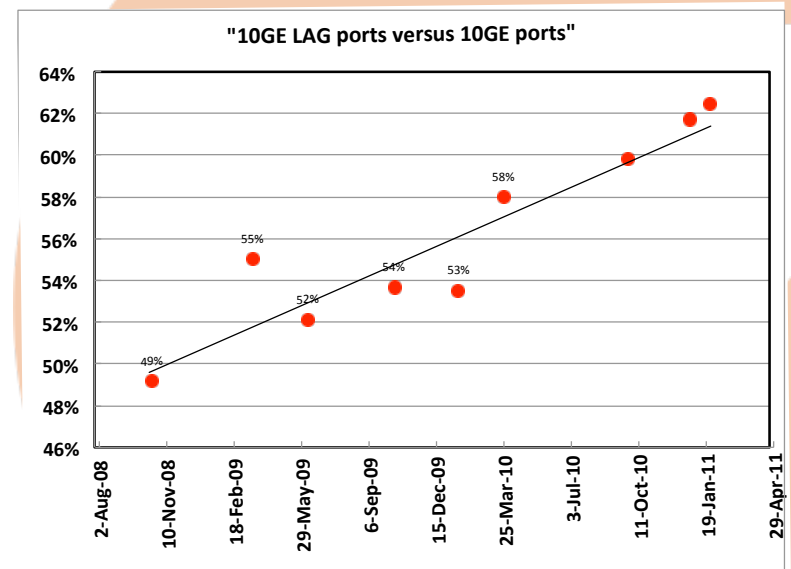

IPv6 growing considerably

58% of the connections is IPv6 enabled

410 ASs Connected
Only 37% Dutch Rest from all over the world

Peering Policy

410 ASs Connected
Only 37% Dutch Rest from all over the world

Peering Policy

Open	66%
Case by Case	24%
Closed	9%

65% of ASs peer with the route server

410 ASs Connected
Only 37% Dutch Rest from all over the world

New developments

- ▶ Very successful Partner/Reseller program
 - ▶ AMS-IX ports now available in many many locations worldwide (100, 250, 500 Mbps, N*1Gbps, 10G) from various AMS-IX partners.

New developments

- ▶ Very successful Partner/Reseller program
 - ▶ AMS-IX ports now available in many many locations worldwide (100, 250, 500 Mbps, N*1Gbps, 10G) from various AMS-IX partners.
- ▶ Summer 2011
 - ▶ 100GE
 - ▶ SLAs on availability and performance
 - ▶ Inter IPX (mobile data)