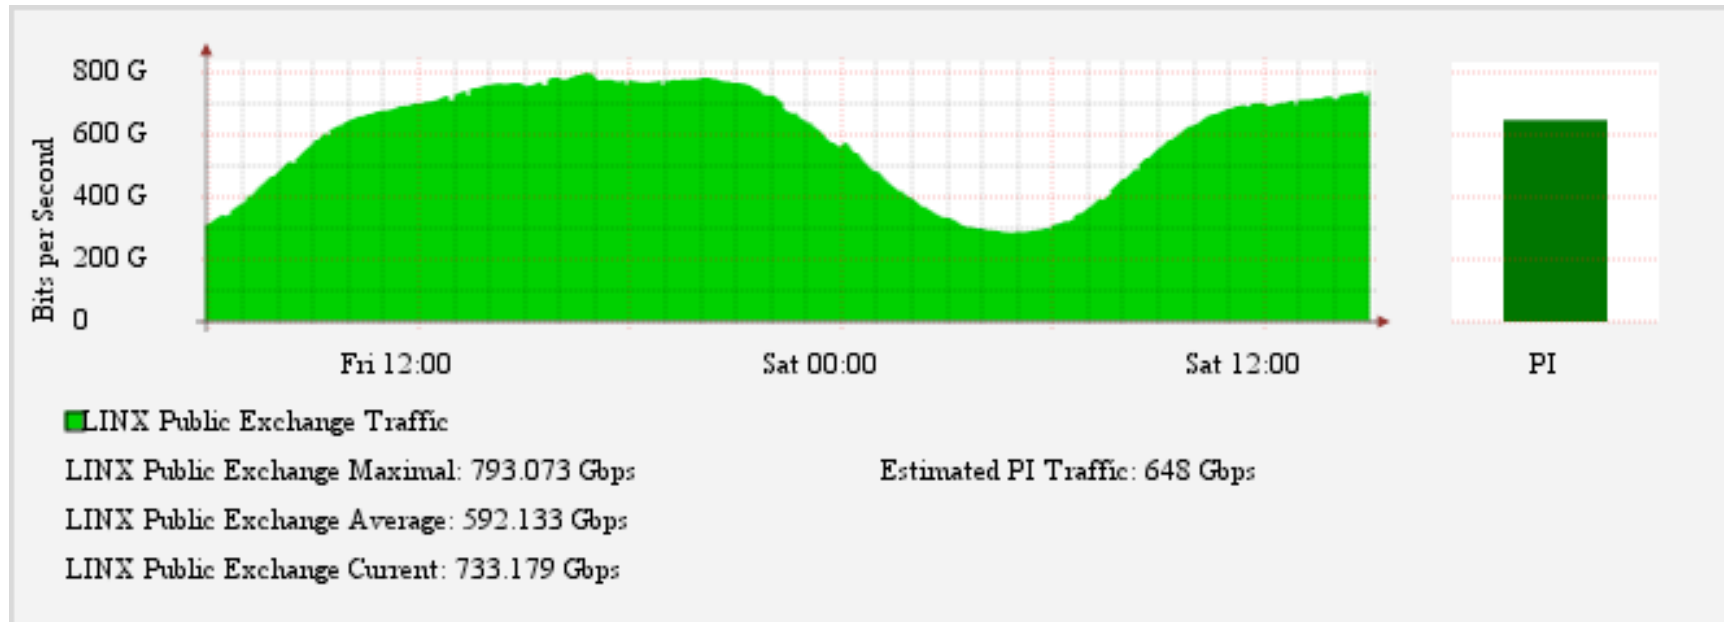

17 Marca 2011, Dzień drugi	
Sala 1	
14:25 - 15:10	KIX - Węzeł Wymiany Ruchu Uczestników Projektu Tanie Łącze Łukasz Biernacki KIX Daniel Piekacz EPIX

The London Internet Exchange

Bartek Raszczyk
Senior Network Engineer

Warsaw, 2011

Total LINX Traffic

'Day' graph (5 Minute Average)

Over **1,2** Tbps of traffic on PI
and peering LANs!

LINX in numbers...

- 12 new applications in 2011
- 389 members from 51 countries
- 802 member-facing ports (317 x 10GE)
- over 873 Gb/sec of peak traffic
- 268.000 routes (48.000 on RS)