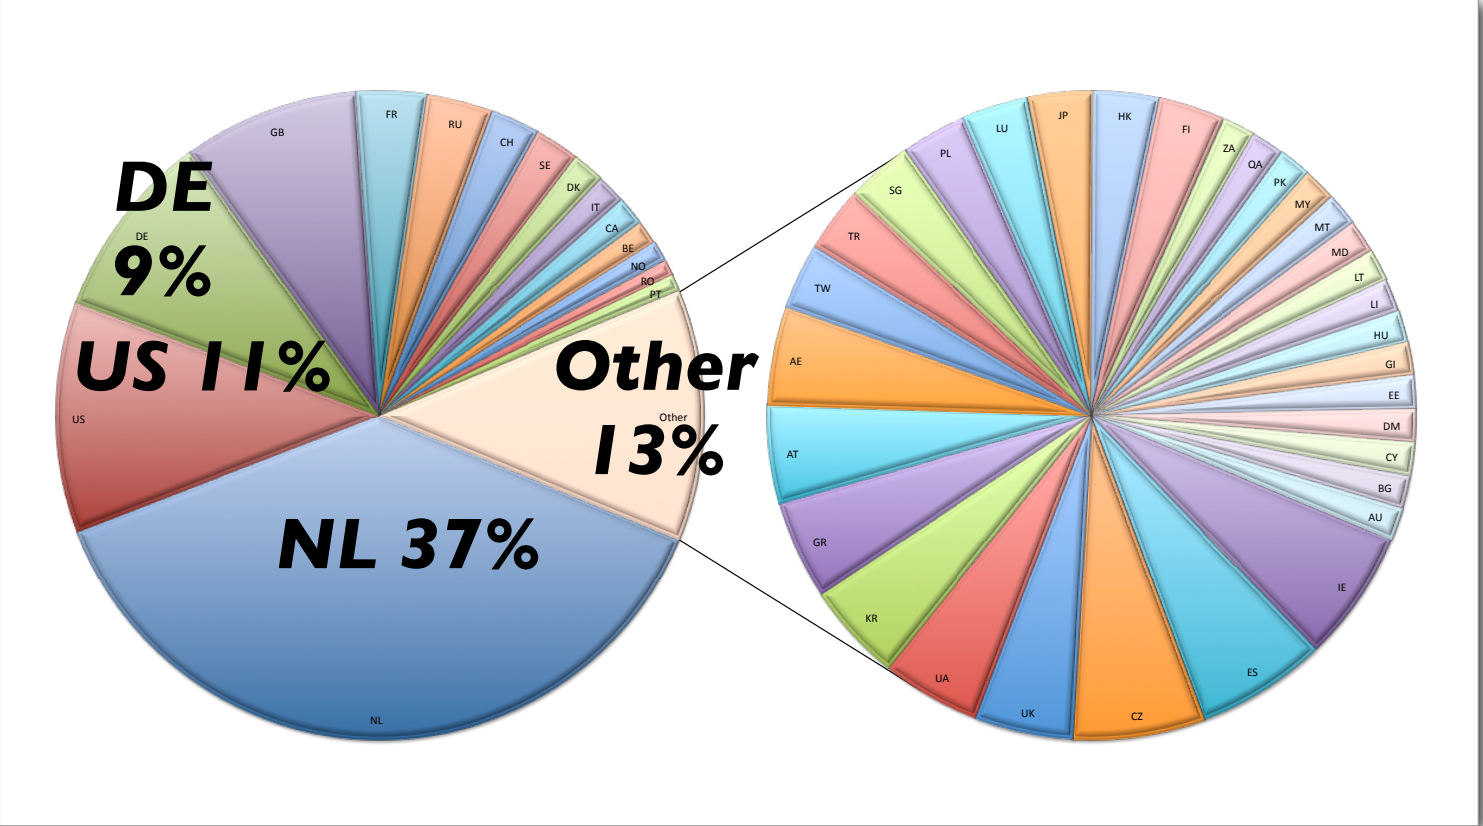

IPv6 growing considerably

58% of the connections is IPv6 enabled

410 ASs Connected
Only 37% Dutch Rest from all over the world

Peering Policy

410 ASs Connected
Only 37% Dutch Rest from all over the world

Peering Policy

Open	66%
Case by Case	24%
Closed	9%

65% of ASs peer with the route server

410 ASs Connected
Only 37% Dutch Rest from all over the world

New developments

- ▶ Very successful Partner/Reseller program
 - ▶ AMS-IX ports now available in many many locations worldwide (100, 250, 500 Mbps, N*1Gbps, 10G) from various AMS-IX partners.

Warsaw, 2011

Total LINX Traffic

'Day' graph (5 Minute Average)

Over **1,2** Tbps of traffic on PI
and peering LANs!

LINX in numbers...

- 12 new applications in 2011
- 389 members from 51 countries
- 802 member-facing ports (317 x 10GE)
- over 873 Gb/sec of peak traffic
- 268.000 routes (48.000 on RS)